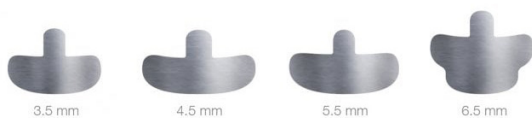

- Best ring design for wide cavities
- Outstanding spring strength and elasticity
- Optimal force for tooth separation
- Spring allows for easy stacking of multiple rings
- M-shaped tines and profile-matching wedges
- Two rings: Standard for large teeth and Narrow for small teeth
- Stable in forceps when placing at site
- Very stable on the teeth
- Autoclavable

MPU000

Sectional Matrix System Starter Kit

includes: 140 Matrices - 35 of each size: 3.4mm, 4.5mm, 5.5mm and 6.5mm. 105 wedges - 35 of each size: Small, Medium and Large. 1 Universal Ring, 1 Narrow Ring, 1 Forceps and 1 Tweezers. Refills for Matrices and Wedges are available.

£241.44/€284.90

Narrow

Matrix System Ring Narrow Refill
Pack 2

£106.51/€125.68

Standard

Matrix System Ring Universal Refill
Pack 2

£107.58/€126.94

Matrix System Matrices Refill
Pack 50
Sizes available: 3.5mm, 4.5mm,
5.5mm & 6.5mm.

£31.21/€36.83

Small

Medium

Large

Matrix System Wedge Refill
Pack 100
Size available: Small, Medium & Large.

£24.33/€28.71

Please contact our sales team on **+44 (0) 28 94 452 668**

Your first choice in service,
supply and support in Ireland.